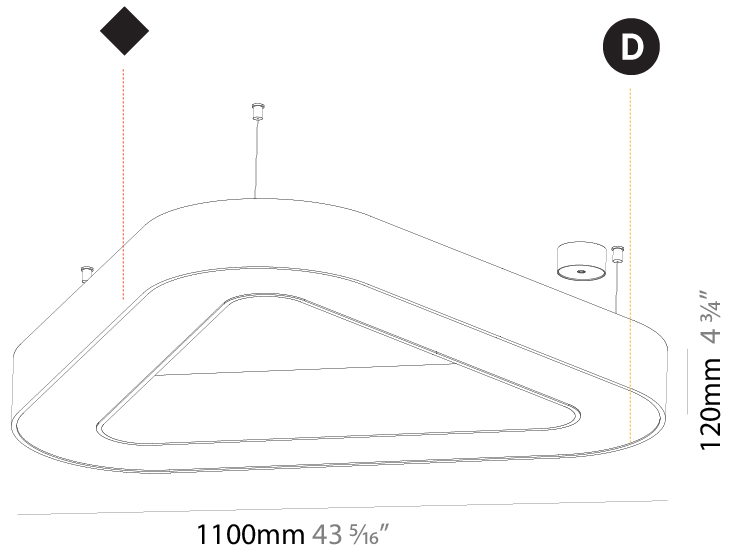

GENERAL

Series: Glorious
Subseries: Glorious Victory
Brand: Prolicht
Division: Architectural
Mounting Type: Suspension
Mounting Location: Ceiling
Subcategory: Ambient

PHYSICAL

Shape: Abstract
Length (mm): 1100
Length (in): 43 ⁵/₁₆
Width (mm): 1100
Width (in): 43 ⁵/₁₆
Height (mm): 120
Height (in): 4 ³/₄
Max. Overall Height (mm): 2120
Max. Overall Height (in): 83 ⁷/₁₆
Light Distribution: Direct
Weight (kg): 10.561
Weight (lbs): 23.23
Diffuser: PMMA - Opal or Micro-Prism
Fixture Finish: SSR / BKV / CWI / CRY / HAB / LAG / UFT / ITA / RUA / RUR / MIC / FTG / MYG / TWT / LOD / PUS / FRO / FUP / KIA / POP / BLS / SPG / MEY / GOH / GUM / CHC / COM / ABZ / JAG / OBR / MOS / ROR
Fixture Material: Aluminum

ELECTRICAL

Lamp Type: LED (Zhaga Standard)
Input Wattage (W): 45
Total Output Wattage (W): 36 / 28.8 (3500K)
Dimming: Non-Dimming / Phase Dimming (120Vac only) / 0-10V Dimming
Driver Included: Yes
Driver Location: Integrated
Driver Type: Constant Current - 120 / 277Vac
Driver Class: Class 2
Input Voltage (V): 120 - 277
Constant Current (MA): 350 / 900 (3500K)

LED

Color Temperature (°K): 3000 / 3500 / 4000
Max. Delivered Lumen (lm): 4150 / 4302 / 43390
CRI: >80 CRI
Efficiency (%): 0.65
Lamp Life (hrs): 50000

OPTICAL

RATINGS AND CERTIFICATIONS

Certified By: Certified for North American Standards
IP rating: IP20